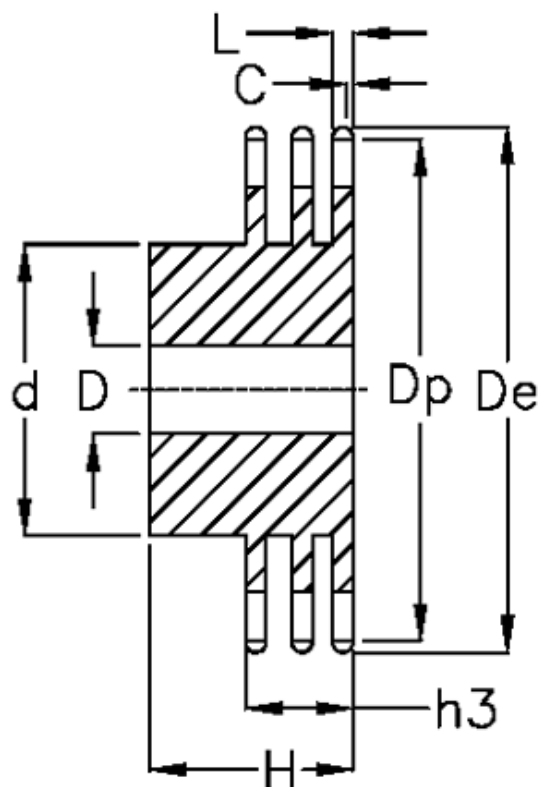

# Data Sheet

Article number: 616013006035

Description: Sprocket 10 B-3 Z=35 triplex  
predrilled

## Measures

C	= 1.6
d	= 120
D	= 20±0,5
De	= 184.1
Dp	= 177.1
For chain size	= 5/8" x 3/8"
For chain type	= 10 B-3
H	= 60

h3	= 42.1
L	= 9
Number of teeth	= 35